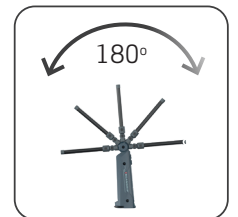

MINI SLIM

Ultra-thin rechargeable work light

MINI SLIM is a small USB-C rechargeable LED work light that offers the perfect combination of convenience and versatility. It is a 3-in-1 solution that serves as an inspection light, work light, and flashlight - all in one compact and portable handlamp.

With the ultra-thin design of the light strip (only $\varnothing 9$ mm), it is perfect for reaching the most narrow and inaccessible work areas. This makes MINI SLIM ideal for very demanding and difficult inspection jobs. It has a built-in magnet and hook, as well as a flexible 100 % foldable body that offers flexible positioning options. The design allows for traditional hand-held use, and its compact size ensures portability anywhere. When folded, it easily transforms into a flashlight that provides a firm grip. In addition, a user-friendly battery indicator keeps you informed about the battery level.

Powered by a high efficiency multi-LED design of 16 LEDs, MINI SLIM offers an adjustable light output up to 200 lumen. The top light provides a focused beam of 100 lumen. The OPTILight setting delivers the required illuminance (LUX) in a typical work situation, ensuring optimized light and runtime with a simple touch. This work light provides a constant lumen output performance measured according to the European standard EN 13032-1.